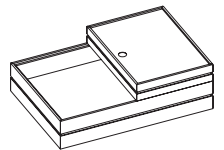

Minimum order: 1 Unit

Product dimensions: H35 x L30 cm

Product weight: 1030g

ORGANISE - SET 1 - SMALL BOX

Versions: Oak - Brass lid

Price: 6,500 JPY

Minimum order: 1 Unit

Product dimensions: H5 x W12.4 x L17 cm

Product weight: TBC

ORGANISE - SET 2 - STANDARD BOX

Versions: Oak - Brass lid

Price: 8,000 JPY

Minimum order: 1 Unit

Product dimensions: H5 x W17 x L24.8 cm

Product weight: TBC

ORGANISE - SET 3 - SMALL OFFICE SET

Versions: Oak - Brass lid

Price: 12,000 JPY

Minimum order: 1 Unit

Product dimensions: H8 x W17 x L24.8 cm

Product weight: TBC

ORGANISE - SET 4 - LARGE OFFICE SET

Versions: Oak - Brass lid

Price: 18,000 JPY

Minimum order: 1 Unit

Product dimensions: H11 x W24.8 x L34 cm

Product weight: TBC

STAND (Stand only)

Versions: Black

Price: 25,000 JPY

Minimum order: 1 Unit

Product dimensions: H77.5 x L35 x W40 cm