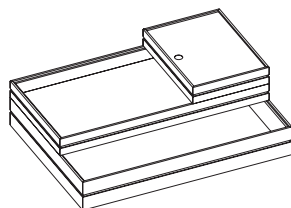

Product weight: TBC

ORGANISE - SET 2 - STANDARD BOX

Versions: Oak - Brass lid

Price: 8,000 JPY

Minimum order: 1 Unit

Product dimensions: H5 x W17 x L24.8 cm

Product weight: TBC

ORGANISE - SET 3 - SMALL OFFICE SET

Versions: Oak - Brass lid

Price: 12,000 JPY

Minimum order: 1 Unit

Product dimensions: H8 x W17 x L24.8 cm

Product weight: TBC

ORGANISE - SET 4 - LARGE OFFICE SET

Versions: Oak - Brass lid

Price: 18,000 JPY

Minimum order: 1 Unit

Product dimensions: H11 x W24.8 x L34 cm

Product weight: TBC

STAND (Stand only)

Versions: Black

Price: 25,000 JPY

Minimum order: 1 Unit

Product dimensions: H77.5 x L35 x W40 cm