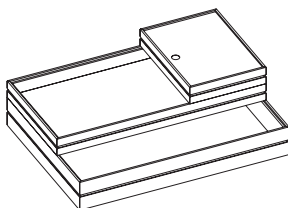

Product weight: TBC

ORGANISE - SET 2 - STANDARD BOX

Versions: Oak - Brass lid

Price: 8,000 JPY

Minimum order: 1 Unit

Product dimensions: H5 x W17 x L24.8 cm

Product weight: TBC

ORGANISE - SET 3 - SMALL OFFICE SET

Versions: Oak - Brass lid

Price: 12,000 JPY

Minimum order: 1 Unit

Product dimensions: H8 x W17 x L24.8 cm

Product weight: TBC

ORGANISE - SET 4 - LARGE OFFICE SET

Versions: Oak - Brass lid

Price: 18,000 JPY

Minimum order: 1 Unit

Product dimensions: H11 x W24.8 x L34 cm

Product weight: TBC

STAND (Stand only)

Versions: Black

Price: 25,000 JPY

Minimum order: 1 Unit

Product dimensions: H77.5 x L35 x W40 cm