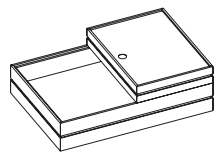

Minimum order: 1 Unit

Product dimensions: H35 x L30 cm

Product weight: 1030g

ORGANISE - SET 1 - SMALL BOX

Versions: Oak - Brass lid

Price: 6,500 JPY

Minimum order: 1 Unit

Product dimensions: H5 x W12.4 x L17 cm

Product weight: TBC

ORGANISE - SET 2 - STANDARD BOX

Versions: Oak - Brass lid

Price: 8,000 JPY

Minimum order: 1 Unit

Product dimensions: H5 x W17 x L24.8 cm

Product weight: TBC

ORGANISE - SET 3 - SMALL OFFICE SET

Versions: Oak - Brass lid

Price: 12,000 JPY

Minimum order: 1 Unit

Product dimensions: H8 x W17 x L24.8 cm

Product weight: TBC

ORGANISE - SET 4 - LARGE OFFICE SET

Versions:	Oak - Brass lid
Price:	18,000 JPY
Minimum order:	1 Unit
Product dimensions:	H11 x W24.8 x L34 cm
Product weight:	TBC