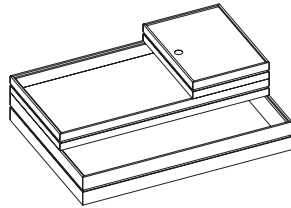

Minimum order: 1 Unit

Product dimensions: H35 x L30 cm

Product weight: 1030g

ORGANISE - SET 1 - SMALL BOX

Versions: Oak - Brass lid

Price: 6,500 JPY

Minimum order: 1 Unit

Product dimensions: H5 x W12.4 x L17 cm

Product weight: TBC

ORGANISE - SET 2 - STANDARD BOX

Versions: Oak - Brass lid

Price: 8,000 JPY

Minimum order: 1 Unit

Product dimensions: H5 x W17 x L24.8 cm

Product weight: TBC

ORGANISE - SET 3 - SMALL OFFICE SET

Versions: Oak - Brass lid

Price: 12,000 JPY

Minimum order: 1 Unit

Product dimensions: H8 x W17 x L24.8 cm

Product weight: TBC

ORGANISE - SET 4 - LARGE OFFICE SET

Versions:	Oak - Brass lid
Price:	18,000 JPY
Minimum order:	1 Unit
Product dimensions:	H11 x W24.8 x L34 cm
Product weight:	TBC

STAND (Stand only)

Versions:	Black
Price:	25,000 JPY
Minimum order:	1 Unit
Product dimensions:	H77.5 x L35 x W40 cm
Product weight:	3500g

SIDE TABLE

Versions:	White Top - Black Top
Price:	30,000 JPY
Minimum order:	1 Unit
Product dimensions:	H44.5/49 x L42 cm
Product weight:	3400g