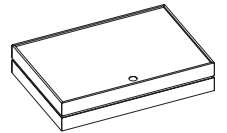

Minimum order: 1 Unit

Product dimensions: H35 x L30 cm

Product weight: 1030g

ORGANISE - SET 1 - SMALL BOX

Versions: Oak - Brass lid

Price: 6,500 JPY

Minimum order: 1 Unit

Product dimensions: H5 x W12.4 x L17 cm

Product weight: TBC

ORGANISE - SET 2 - STANDARD BOX

Versions: Oak - Brass lid

Price: 8,000 JPY

Minimum order: 1 Unit

Product dimensions: H5 x W17 x L24.8 cm

Product weight: TBC

ORGANISE - SET 3 - SMALL OFFICE SET

Versions: Oak - Brass lid

Price: 12,000 JPY

Minimum order: 1 Unit

Product dimensions: H8 x W17 x L24.8 cm

Product weight: TBC

ORGANISE - SET 4 - LARGE OFFICE SET

Versions:	Oak - Brass lid
Price:	18,000 JPY
Minimum order:	1 Unit
Product dimensions:	H11 x W24.8 x L34 cm
Product weight:	TBC

STAND (Stand only)

Versions:	Black
Price:	25,000 JPY
Minimum order:	1 Unit
Product dimensions:	H77.5 x L35 x W40 cm
Product weight:	3500g

SIDE TABLE

Versions:	White Top - Black Top
Price:	30,000 JPY
Minimum order:	1 Unit
Product dimensions:	H44.5/49 x L42 cm
Product weight:	3400g