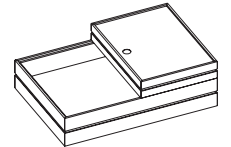

## MIRROR - 30cm Ø

Versions:	Black - Brass
Price:	10,000 JPY
Minimum order:	1 Unit
Product dimensions:	H35 x L30 cm
Product weight:	1030g

## ORGANISE - SET 1 - SMALL BOX

Versions:	Oak - Brass lid
Price:	6,500 JPY
Minimum order:	1 Unit
Product dimensions:	H5 x W12.4 x L17 cm
Product weight:	TBC

## ORGANISE - SET 2 - STANDARD BOX

Versions:	Oak - Brass lid
Price:	8,000 JPY
Minimum order:	1 Unit
Product dimensions:	H5 x W17 x L24.8 cm
Product weight:	TBC

## ORGANISE - SET 3 - SMALL OFFICE SET

Versions:	Oak - Brass lid
Price:	12,000 JPY
Minimum order:	1 Unit
Product dimensions:	H8 x W17 x L24.8 cm
Product weight:	TBC