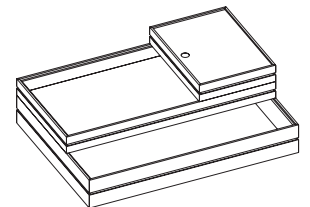

ORGANISE - SET 4 - LARGE OFFICE SET

Versions:	Oak - Brass lid
Price:	18,000 JPY
Minimum order:	1 Unit
Product dimensions:	H11 x W24.8 x L34 cm
Product weight:	TBC